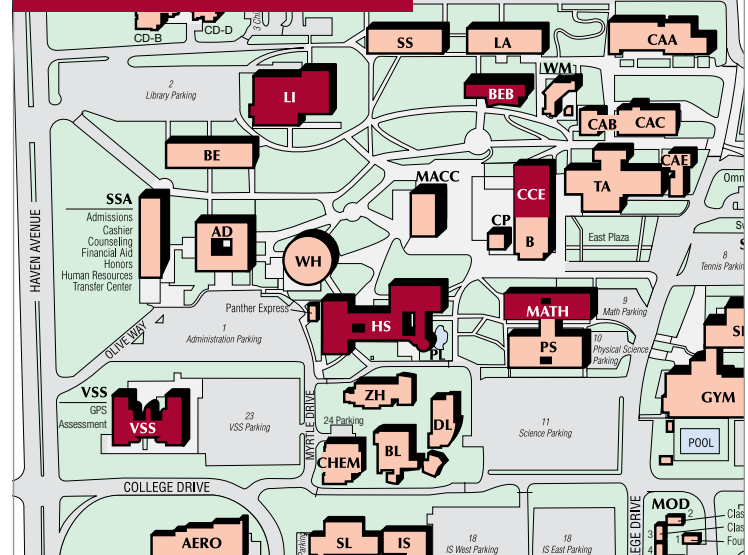

GPS CENTERS

Location/Phone #	Start/End Dates	In-person Hours	Virtual Support Hours
Rancho GPS Center <i>(Limited "in-Person" support)</i> VSS-111 909-652-6466	1/9/23 - 5/18/23	Mon: 8am - 7pm Wed: 8am - 4:30pm	Mon & Thurs: 8am - 7pm Tues & Wed: 8am - 4:30pm Fri: 8am - 4pm www.chaffey.edu/counseling/gps.php
Chino GPS Center <i>(Limited "in-Person" support)</i> CHMB-240 909-652-8100	1/9/23 - 5/18/23	Tues: 8am - 4:30pm Thurs: 8am - 7pm	
Fontana GPS Center <i>(Limited "in-Person" support)</i> FNFC-121 909-652-7460	1/9/23 - 5/18/23	Tues: 8am - 4:30pm Thurs: 8am - 7pm	

LIBRARY LABS

Location/Phone #	Start/End Dates	In-person Hours	Online Hours
Rancho Library Information-Research Library (LI) 909-652-6808	1/9/23 - 5/18/23	Tues, Wed, & Thurs: 12 noon - 8pm Fri: 10am - 4pm	Mon - Thurs: 8am - 8pm Fri: 10am - 4pm Sat: 10am - 3pm www.chaffey.edu/library
Chino Cybrary CHMB-142 909-652-8115	1/9/23 - 5/18/23	Mon & Tues: 8am - 4pm	
Fontana Cybrary FNAC-100 909-652-7450	1/9/23 - 5/18/23	Mon & Thurs: 8am - 4pm	

SUCCESS CENTERS

Location/Phone #	Start/End Dates	In-person Hours	Online Hours (CANVAS)
Rancho Success Center (Rancho) BEB-101 909-652-6907 & 909-652-6820	1/9/23 - 5/18/23	Mon-Thurs: 8am - 8pm Fri: 10am - 4pm Sat & Sun <i>(will be located in the STEM Center):</i> 10am - 3pm	Mon - Thurs: 8am - 8pm Fri: 10am - 4pm Sat - Sun: 10am - 3pm www.chaffey.edu/studentssupport/success-centers.php
STEM Center (MATH/STAT/BIO/CHEM/PHYS/ESC) (Rancho) MATH-121 909-652-6452	1/9/23 - 5/18/23	Mon-Thurs: 8am - 8pm Fri: 10am - 4pm Sat & Sun: 10am - 3pm	
Chino Multidisciplinary Success Center CHMB-145-147 909-652-8150	1/9/23 - 5/18/23	Mon-Thurs: 8am - 4pm Fri: 10am - 4pm	
Fontana Success Center FNFC-122 909-652-7430	1/9/23 - 5/18/23	Mon-Thurs: 8am - 4pm Fri: 10am - 4pm	

Rancho Cucamonga Campus

Chino Campus

Fontana Campus