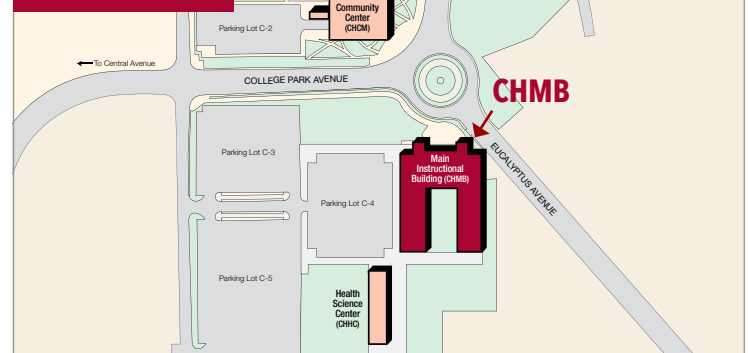

SUCCESS CENTERS

Location/Phone #	Start/End Dates	In-person Hours	Online Hours (CANVAS)
Rancho Success Center (Rancho) BEB-101 909-652-6907 & 909-652-6820	1/9/23 - 5/18/23	Mon-Thurs: 8am - 8pm Fri: 10am - 4pm Sat & Sun <i>(will be located in the STEM Center):</i> 10am - 3pm	Mon - Thurs: 8am - 8pm Fri: 10am - 4pm Sat - Sun: 10am - 3pm www.chaffey.edu/studentssupport/success-centers.php
STEM Center (MATH/STAT/BIO/CHEM/PHYS/ESC) (Rancho) MATH-121 909-652-6452	1/9/23 - 5/18/23	Mon-Thurs: 8am - 8pm Fri: 10am - 4pm Sat & Sun: 10am - 3pm	
Chino Multidisciplinary Success Center CHMB-145-147 909-652-8150	1/9/23 - 5/18/23	Mon-Thurs: 8am - 4pm Fri: 10am - 4pm	
Fontana Success Center FNFC-122 909-652-7430	1/9/23 - 5/18/23	Mon-Thurs: 8am - 4pm Fri: 10am - 4pm	

Rancho Cucamonga Campus

Chino Campus

Fontana Campus