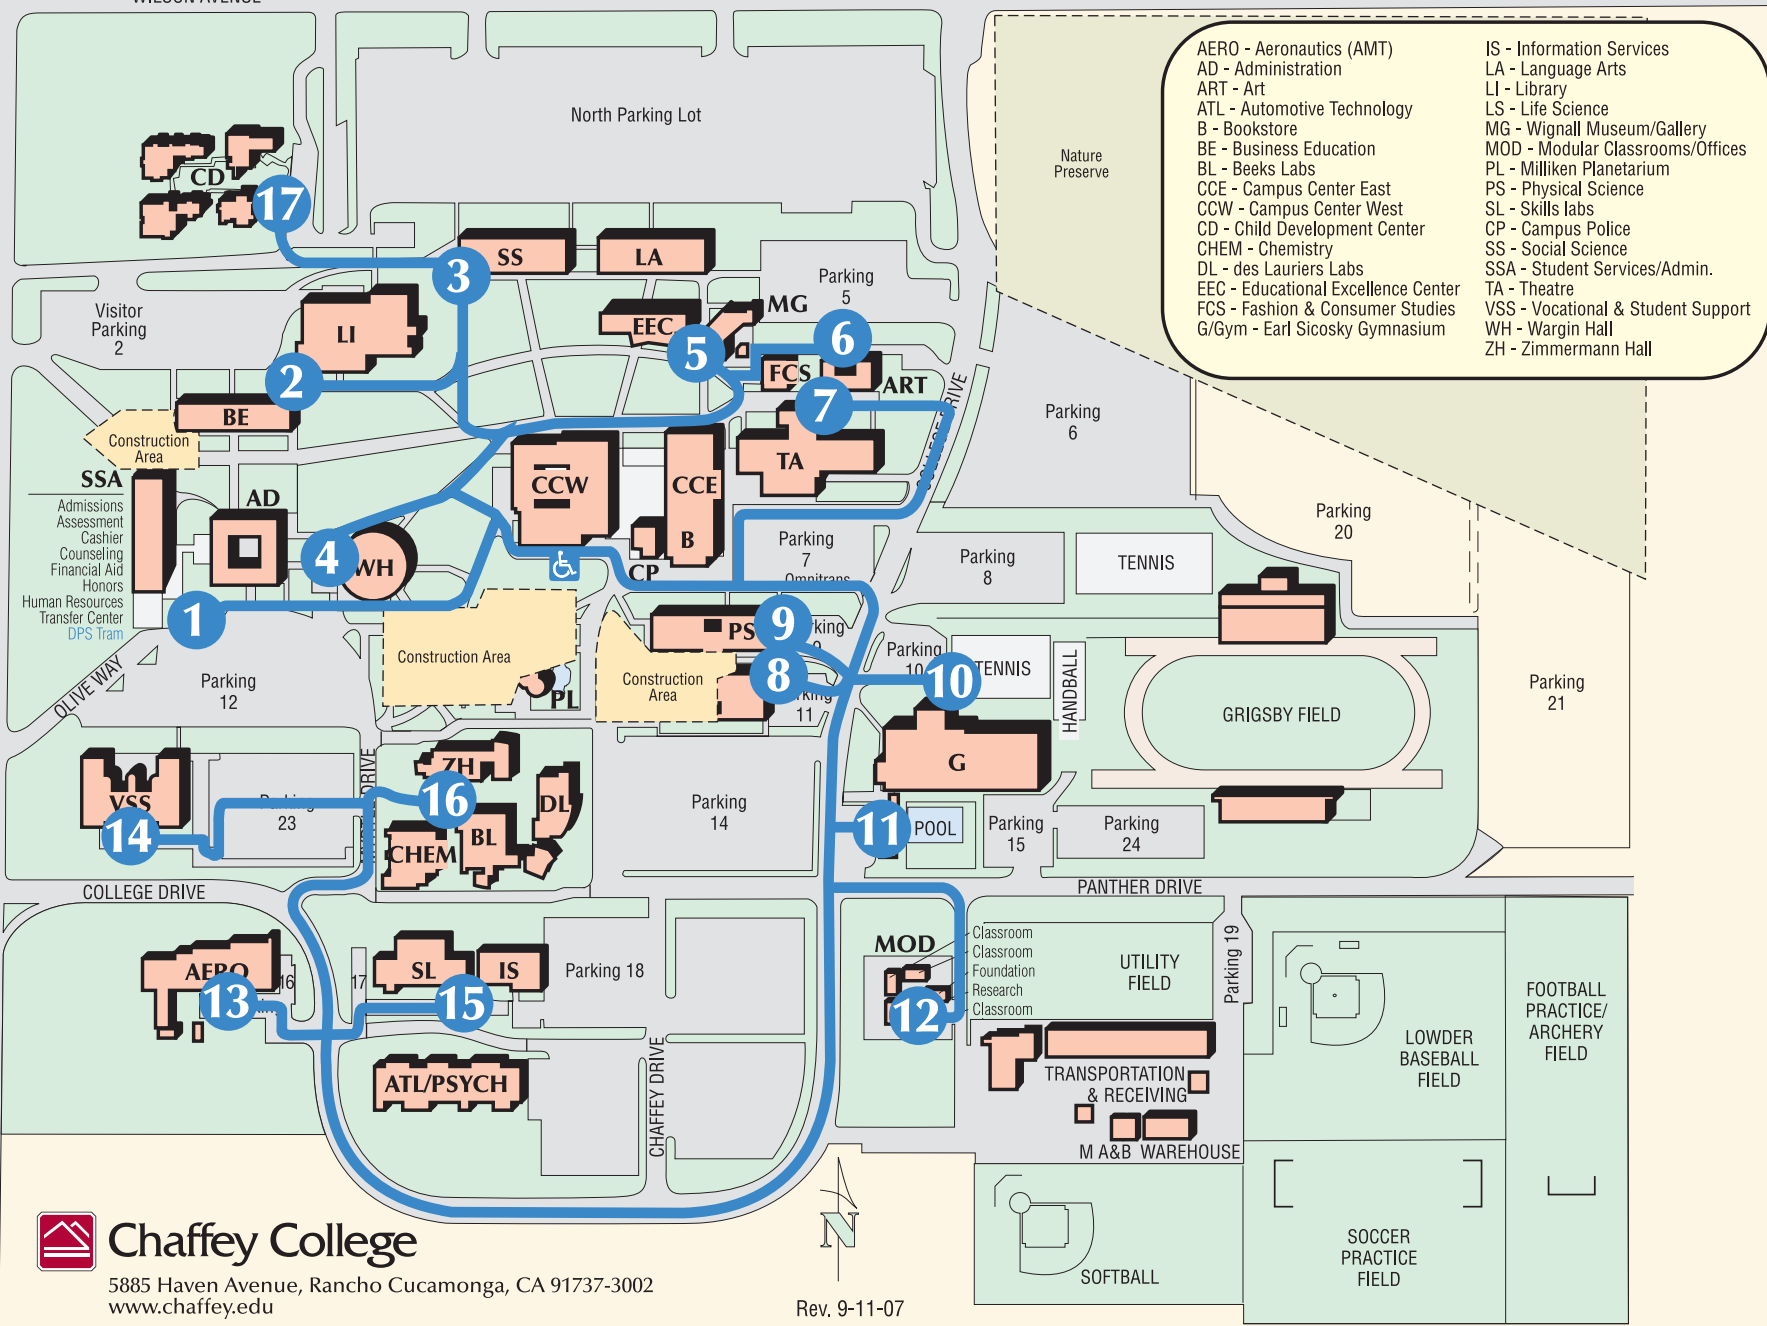

- AERO - Aeronautics (AMT)
- AD - Administration
- ART - Art
- ATL - Automotive Technology
- B - Bookstore
- BE - Business Education
- BL - Beeks Labs
- CCE - Campus Center East
- CCW - Campus Center West
- CD - Child Development Center
- CHEM - Chemistry
- DL - des Lauriers Labs
- EEC - Educational Excellence Center
- FCS - Fashion & Consumer Studies
- G/Gym - Earl Sicosky Gymnasium
- IS - Information Services
- LA - Language Arts
- LI - Library
- LS - Life Science
- MG - Wignall Museum/Gallery
- MOD - Modular Classrooms/Offices
- PL - Milliken Planetarium
- PS - Physical Science
- SL - Skills labs
- CP - Campus Police
- SS - Social Science
- SSA - Student Services/Admin.
- TA - Theatre
- VSS - Vocational & Student Support
- WH - Wargin Hall
- ZH - Zimmermann Hall

HAVEN AVENUE

Chaffey College

5885 Haven Avenue, Rancho Cucamonga, CA 91737-3002
www.chaffey.edu

Rev. 9-11-07

DPS TRAM ROUTE AND STOP LOCATIONS