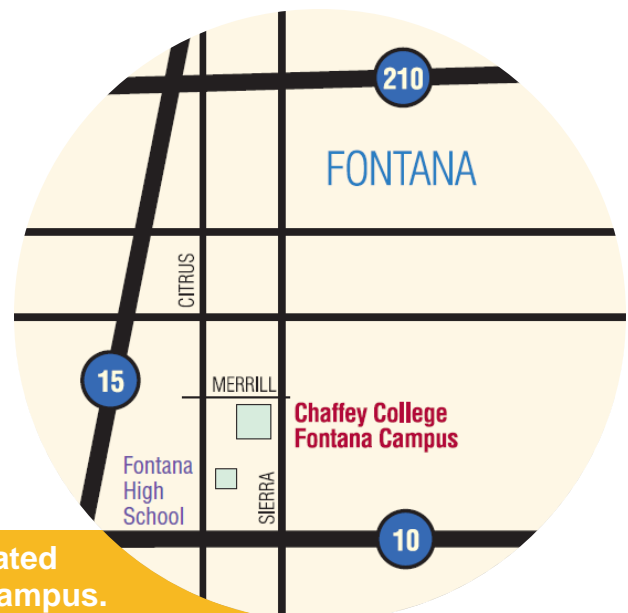

### FNAC – Academic Center

16855 Merrill Avenue  
Fontana, CA 92335

### FHS – Fontana High School

9453 Citrus Avenue  
Fontana, CA 92335

FONTANA

### FNAC

Bookstore  
Library Resource Center  
Student Lounge

### FNFC

Campus Police / Security  
Success Center

The entrance to the Fontana Campus is located on Juniper Avenue at the west side of the campus.