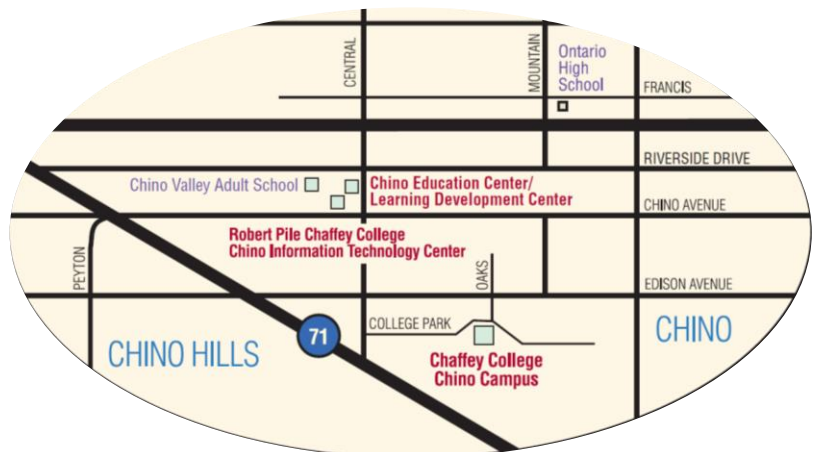

### CHTC – Information Tech Center

13170 Seventh Street  
Chino, CA 91710

## OTHER CHINO AREA LOCATIONS

**CHCC** Chino Education Center  
13106 Central Avenue  
Chino, CA 91710

**CVAS** Chino Valley Adult School  
12970 3<sup>rd</sup> Street,  
Chino, CA 91710

**DI** Diversified Industries  
9029 Vernon Avenue,  
Montclair, CA 91763

# CHINO CAMPUS (CCCC)