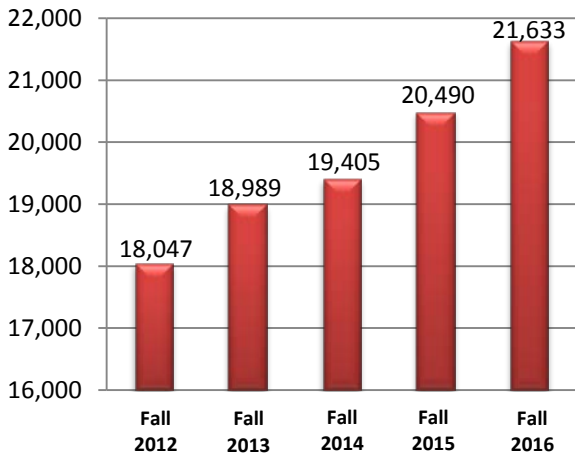

Chaffey College

Fall 2016 Semester District Credit Enrollment Data

First Census Credit Headcount

Number of Credit Enrollments (as of First Census)

Student Ethnicity

Student Gender

Student Age Distribution

Day/Evening Enrollment