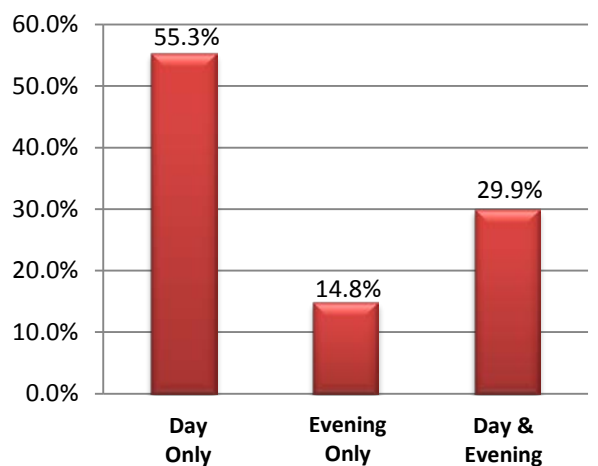

Chaffey College

Fall 2016 Semester District Credit Enrollment Data

First Census Credit Headcount

Number of Credit Enrollments (as of First Census)

Student Ethnicity

Student Gender

Student Age Distribution

Day/Evening Enrollment