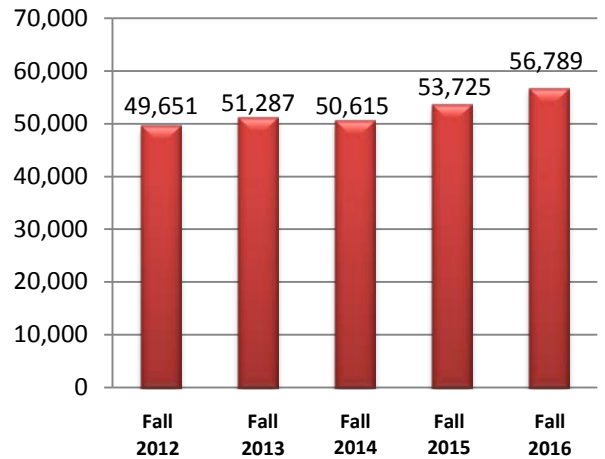

Chaffey College

Fall 2016 Semester District Credit Enrollment Data

First Census Credit Headcount

Number of Credit Enrollments (as of First Census)

Student Ethnicity

Student Gender

Student Age Distribution

Day/Evening Enrollment