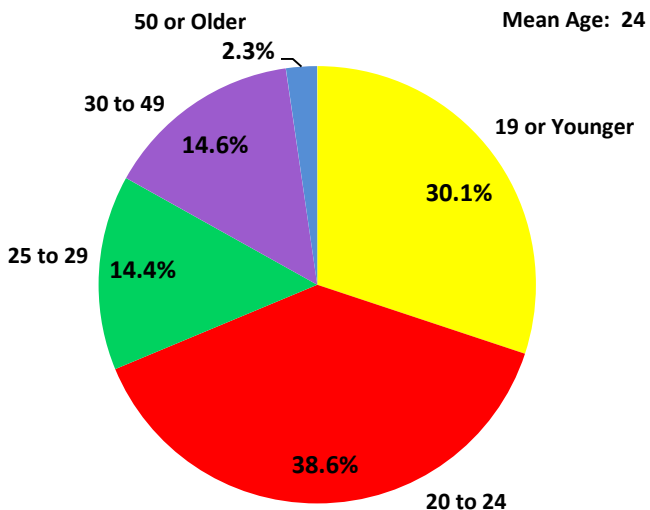

Chaffey College

Fall 2016 Semester District Credit Enrollment Data

First Census Credit Headcount

Number of Credit Enrollments (as of First Census)

Student Ethnicity

Student Gender

Student Age Distribution

Day/Evening Enrollment