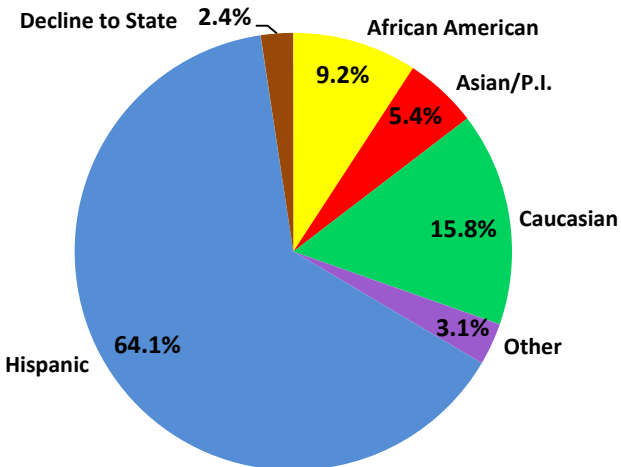

Chaffey College

Fall 2016 Semester District Credit Enrollment Data

First Census Credit Headcount

Number of Credit Enrollments (as of First Census)

Student Ethnicity

Student Gender

Student Age Distribution

Day/Evening Enrollment