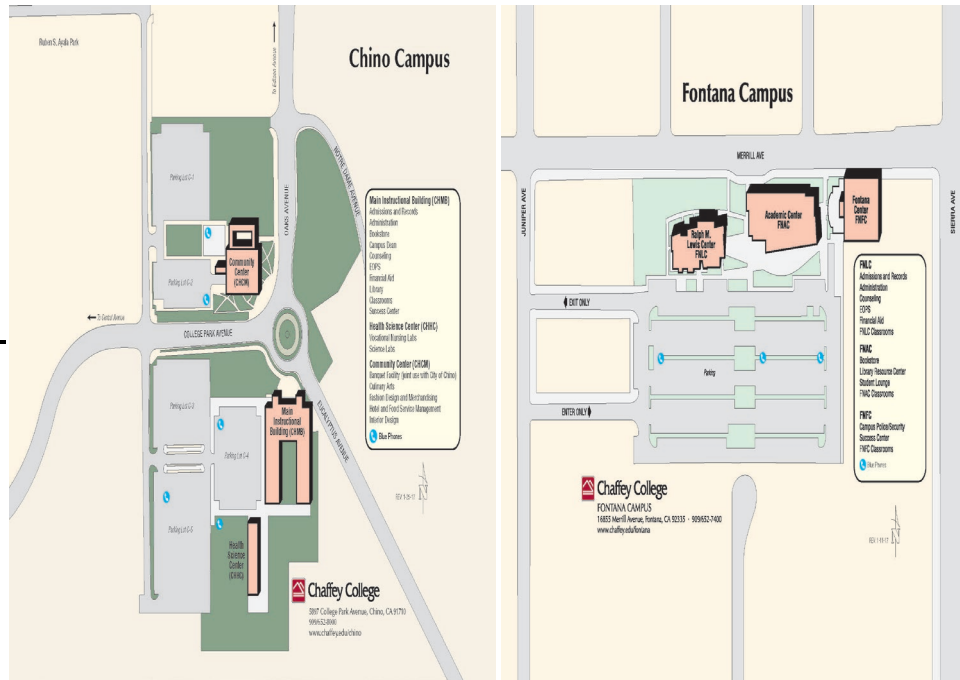

CHINO GPS CENTER CHMB-240 652- 8100 *No printing services*

Start: 06/03/24 **End:** 07/26/24
ConexED/Front Desk Hours
Mon-Thu 7:30am - 6:00pm
Success Guide Cranium Café/GPS
Centers Online Hours
Mon-Thu 7:30am - 6:00pm
Counseling Office Hours
Mon-Thu 7:30am - 6:00pm
Fri 7:30-4:30 (Remotely)
chaffey.edu/counseling/gps.php