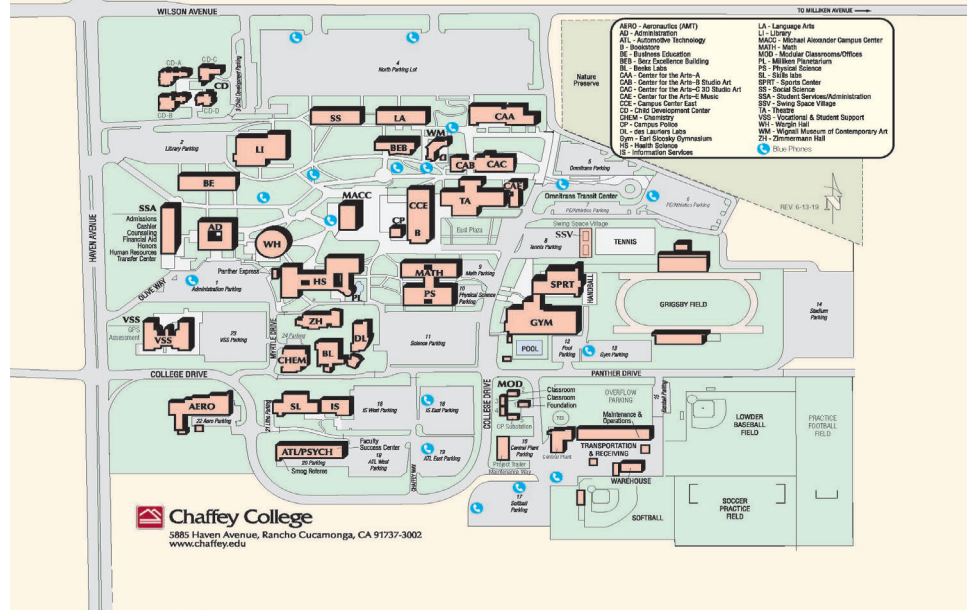

### Rancho GPS CENTER VSS-111 652- 6466 \*No printing services\*

**Start:** 06/03/24 **End:** 07/26/24  
**ConexED/Front Desk Hours**  
 Mon-Thu 7:30am - 6:00pm  
**Success Guide Cranium**  
**Café/GPS Centers Online Hours**  
 Mon-Thu 7:30am - 6:00pm  
**Counseling Office Hours**  
 Mon-Thu 7:30am - 6:00pm  
 Fri 7:30-4:30 (Remotely)  
[chaffey.edu/counseling/gps.php](http://chaffey.edu/counseling/gps.php)

### RANCHO SUCCESS CENTER BEB-101 652-6452

**Start:** 06/03/24 **End:** 07/26/24  
**In-Person Hours**  
 Mon-Thu 8:00am - 6:00pm  
 Fri Closed  
 Sat 11:00am - 3:00pm  
**Online Hours (Canvas)**  
 Mon-Thu 8:00am - 6:00pm  
 Sat 11:00am - 3:00pm  
[www.chaffey.edu/studentsupport/success-centers.php](http://www.chaffey.edu/studentsupport/success-centers.php)