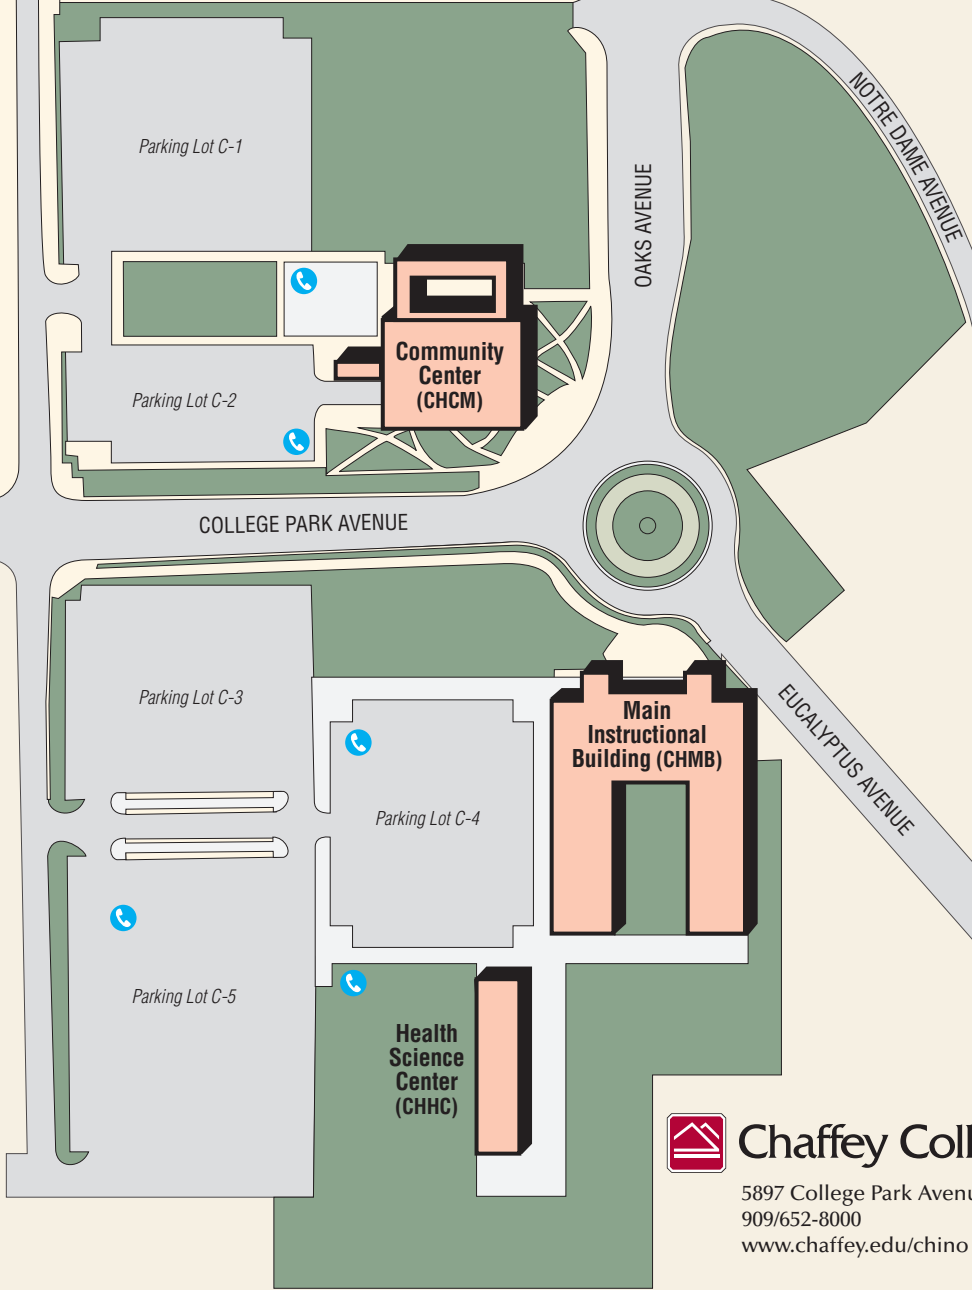

Ruben S. Ayala Park

Chino Campus

To Edison Avenue

To Central Avenue

- Main Instructional Building (CHMB)**
 - Admissions and Records
 - Administration
 - Bookstore
 - Campus Dean
 - Counseling
 - EOPS
 - Financial Aid
 - Library
 - Classrooms
 - Success Center
- Health Science Center (CHHC)**
 - Vocational Nursing Labs
 - Science Labs
- Community Center (CHCM)**
 - Banquet Facility (joint use with City of Chino)
 - Culinary Arts
 - Fashion Design and Merchandising
 - Hospitality Management
 - Interior Design
-  Blue Phones

REV. 1-25-17

Chaffey College

5897 College Park Avenue, Chino, CA 91710
 909/652-8000
www.chaffey.edu/chino