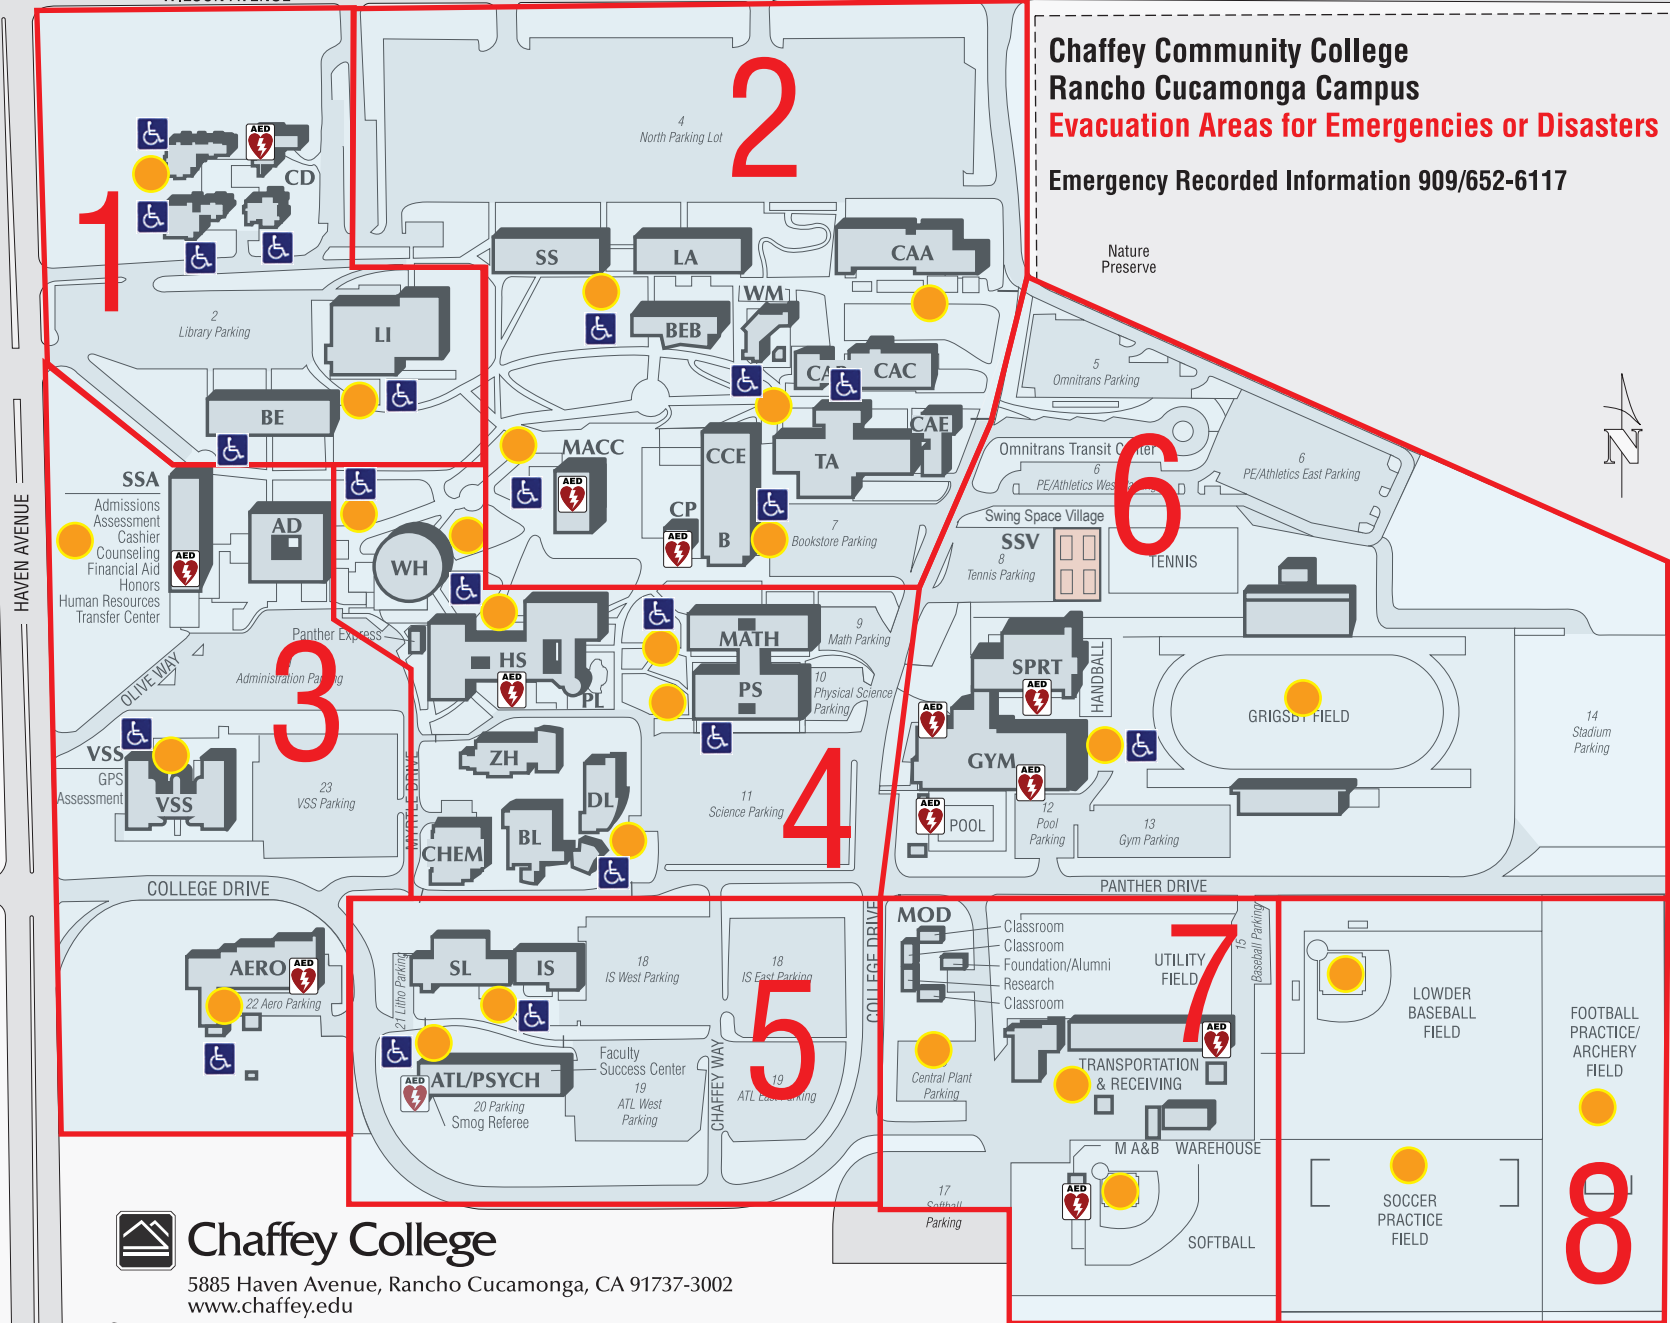

WILSON AVENUE

TO MILLIKEN AVENUE

Chaffey Community College Rancho Cucamonga Campus Evacuation Areas for Emergencies or Disasters

Emergency Recorded Information 909/652-6117

Chaffey College

5885 Haven Avenue, Rancho Cucamonga, CA 91737-3002
www.chaffey.edu

● Evacuation Area — Evacuation Zone ♿ Disabled Evacuation Area

Automated External Defibrillator Locations