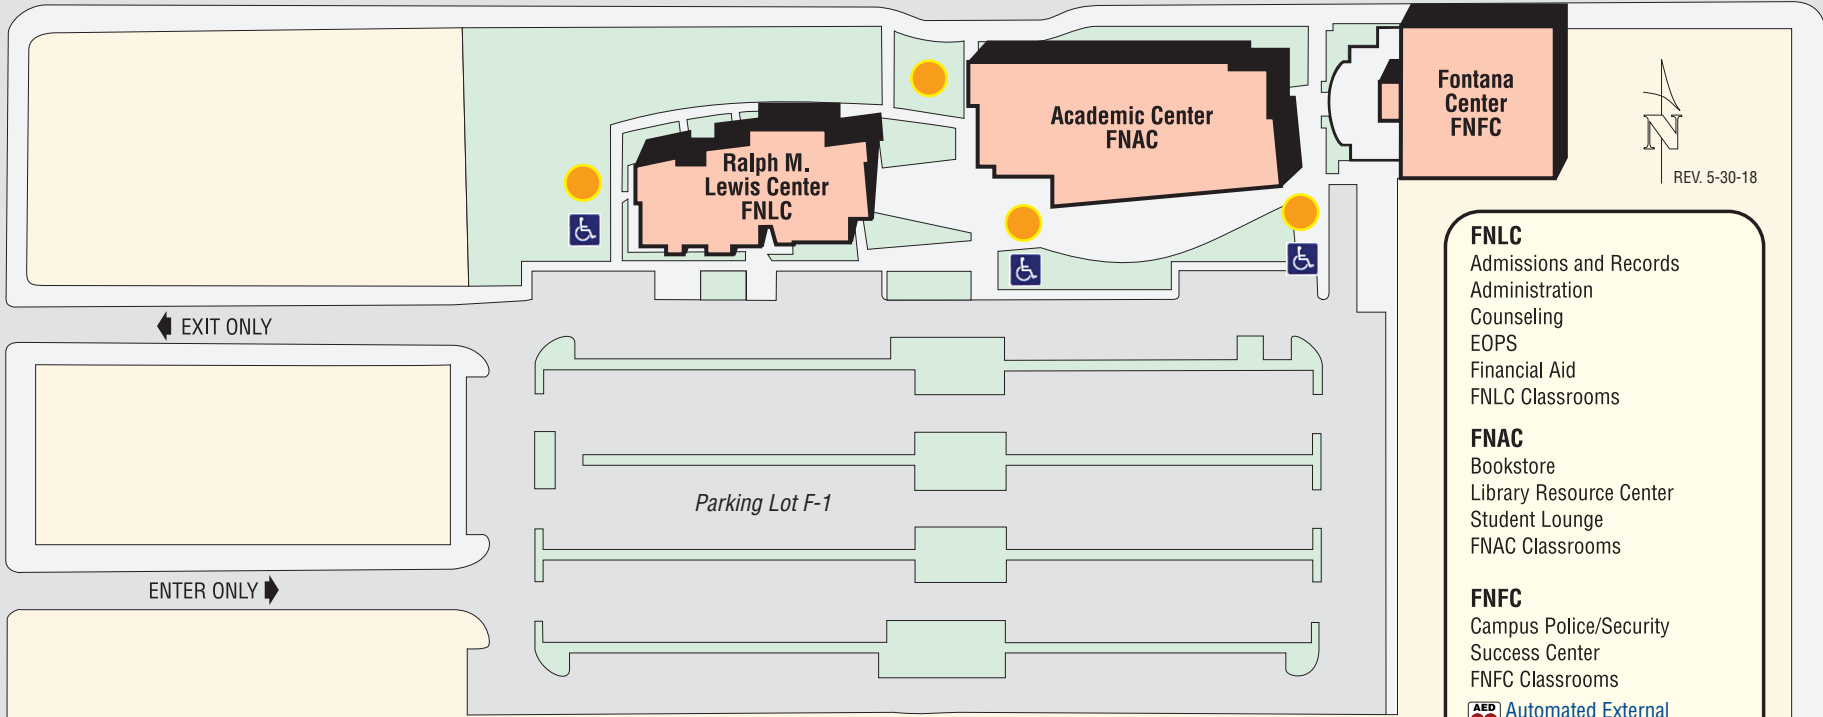

# Fontana Campus

MERRILL AVE

JUNIPER AVE

SIERRA AVE

**Chaffey College**

FONTANA CAMPUS  
 16855 Merrill Avenue, Fontana, CA 92335 · 909/652-7400  
[www.chaffey.edu/fontana](http://www.chaffey.edu/fontana)

**Chaffey Community College**

**Evacuation Areas for Emergencies or Disasters**

**Emergency Recorded Information 909/652-6117**

● Evacuation Area    ♿ Disabled Evacuation Area

- FNLC**
- Admissions and Records
  - Administration
  - Counseling
  - EOPS
  - Financial Aid
  - FNLC Classrooms

- FNAC**
- Bookstore
  - Library Resource Center
  - Student Lounge
  - FNAC Classrooms

- FNFC**
- Campus Police/Security
  - Success Center
  - FNFC Classrooms

REV. 5-30-18