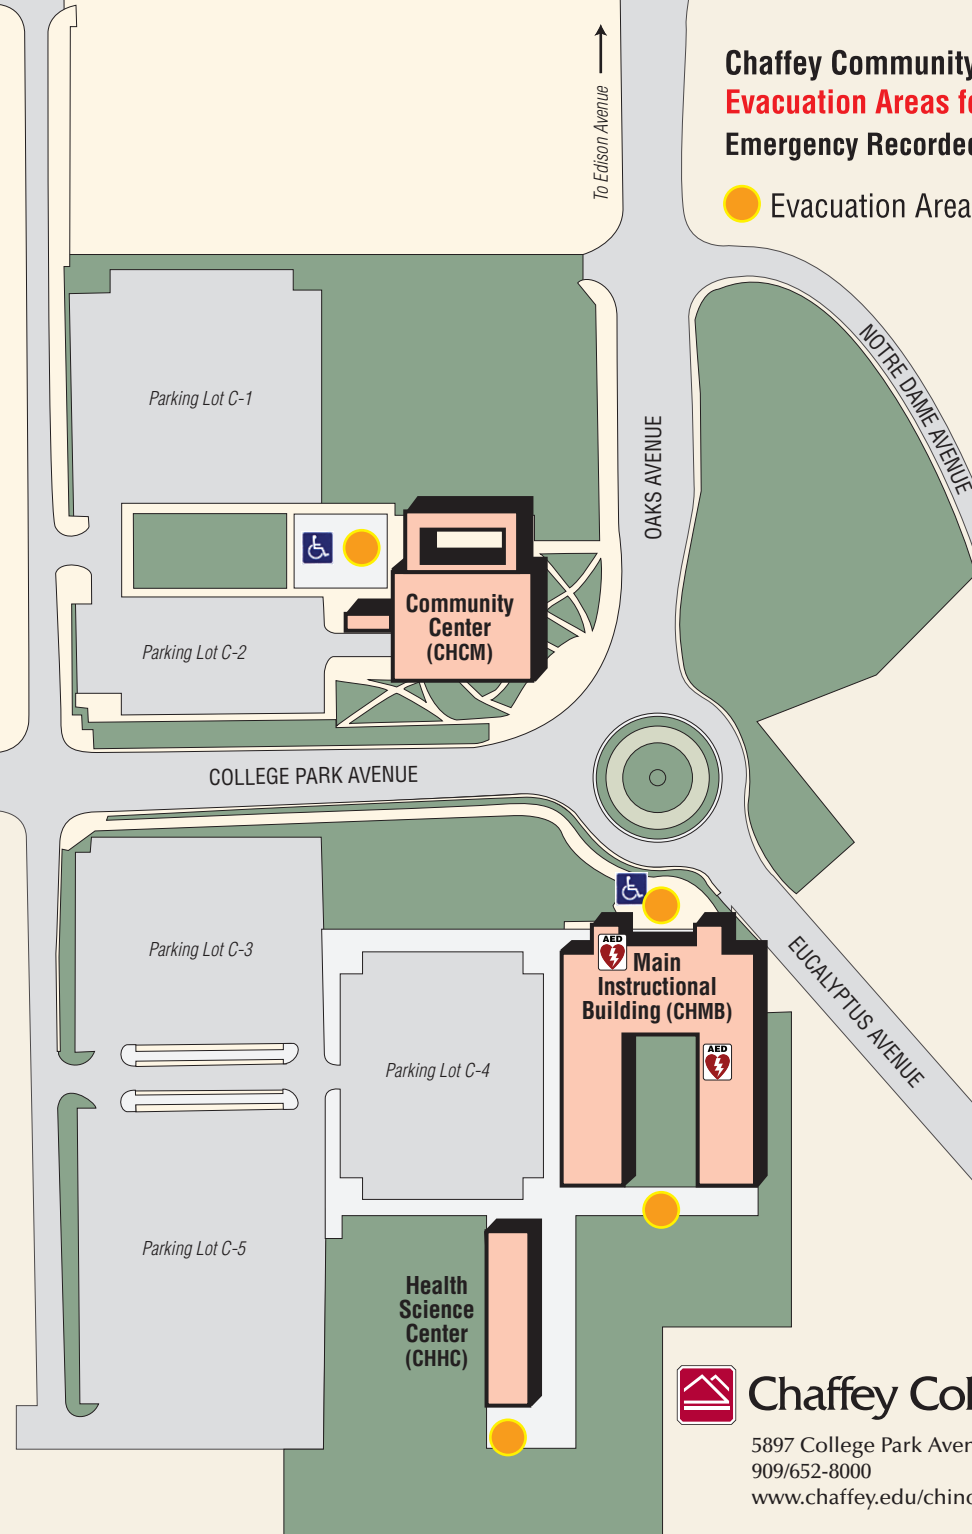

Ruben S. Ayala Park

To Edison Avenue

Chaffey Community College Evacuation Areas for Emergencies or Disasters Emergency Recorded Information 909/652-6117

● Evacuation Area ♿ Disabled Evacuation Area

Chino Campus

To Central Avenue

- Main Instructional Building (CHMB)**
 Admissions and Records
 Administration
 Bookstore
 Campus Dean
 Counseling
 EOPS
 Financial Aid
 Library
 Classrooms
 Success Center
- Health Science Center (CHHC)**
 Vocational Nursing Labs
 Science Labs
- Community Center (CHCM)**
 Banquet Facility (joint use with City of Chino)
 Culinary Arts
 Fashion Design and Merchandising
 Hospitality Management
 Interior Design
- Automated External Defibrillator Locations**