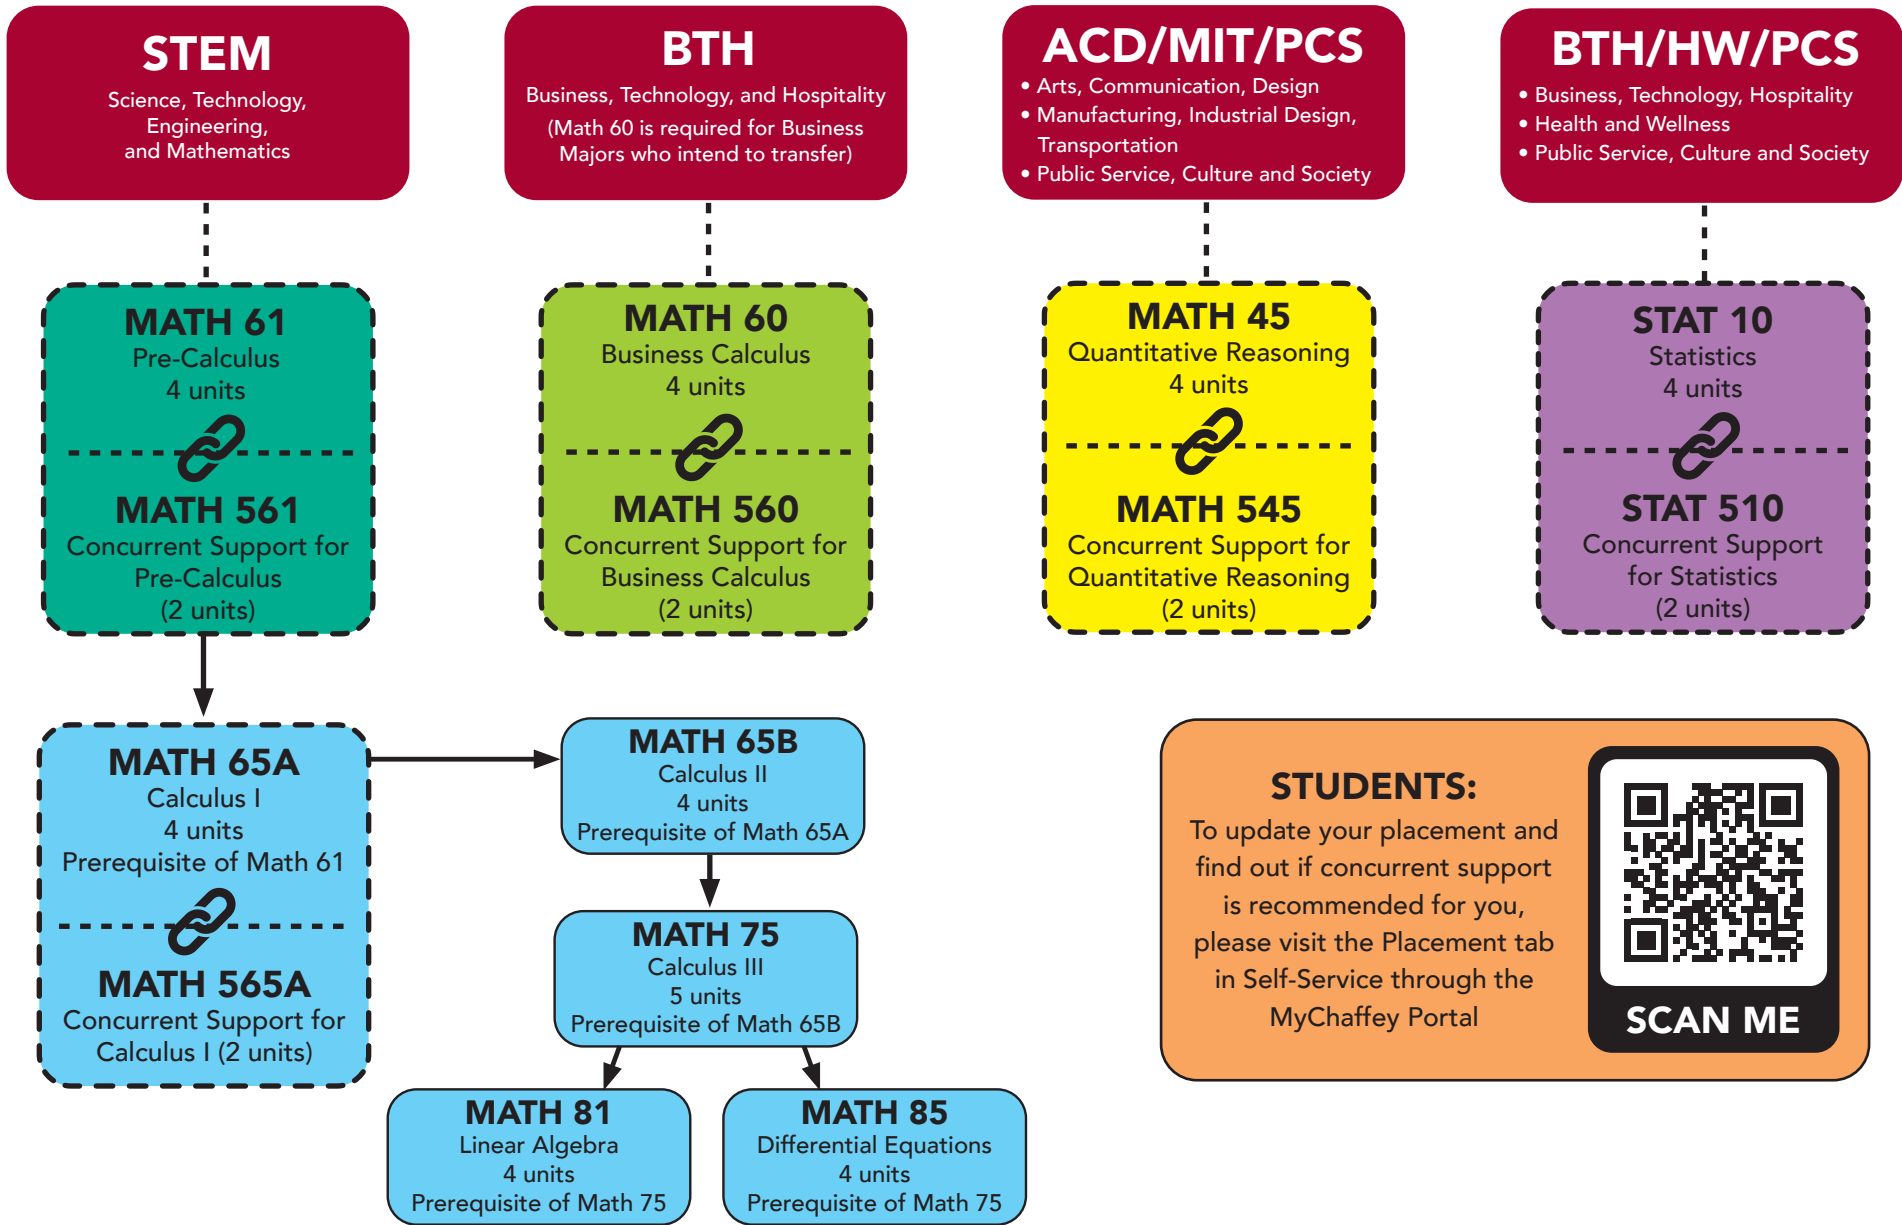

# Mathematics Pathways

**CHOOSE THE MATH FOR YOUR PATH!**  
Academic and Career Communities (ACCs)

**STUDENTS:**  
To update your placement and find out if concurrent support is recommended for you, please visit the Placement tab in Self-Service through the MyChaffey Portal

**SCAN ME**