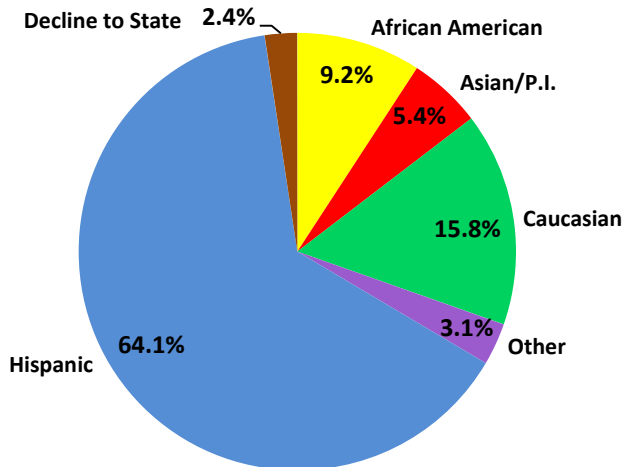

Chaffey College

Fall 2016 Semester District Credit Enrollment Data

First Census Credit Headcount

Number of Credit Enrollments (as of First Census)

Student Ethnicity

Student Gender

Student Age Distribution

Day/Evening Enrollment