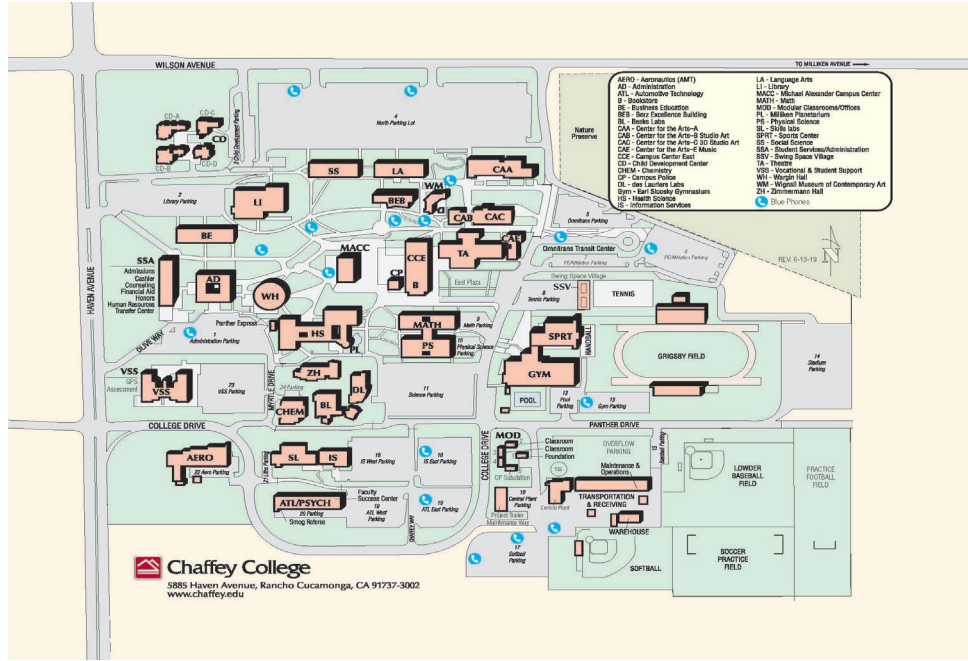

HEALTH SCIENCE SKILLS LAB
HS-130 652-6679
Start: 01/08/24 End: 05/16/24
Mon-Thu 8:00am - 4:30pm
Fri 8:00am - 2:30pm
(HS Students only)
652-6808

Rancho GPS CENTEOR
VSS-111 652-6466
Start: 01/16/24 End: 05/31/24
ConexED/Front Desk Hours
Mon-Thu 8:00am - 7:00pm
Success Guide Cranium
Café/GPS Centers Online Hours
Mon-Thu 8:00am - 7:00pm
Counseling Office Hours
Mon, Thu 8:00am - 7:00pm
Tues, Wed, Fri 8:00-4:30
chaffey.edu/counseling/gps.php

RANCHO SUCCESS CENTER
STEM CENTER (MATH/STAT
BIO/CHEM/ENG/PHYS/ESC)
BEB-101 652-6452
Start: 01/16/24 End: 05/16/24
In-Person Hours
Mon-Thu 8:00am - 7:00pm
Fri 8:00am - 4:00pm
Sat-Sun 10:00am - 3:00pm
Online Hours (Canvas)
Mon-Thu 8:00am - 7:00pm
Fri 8:00am - 4:00pm
Sat-Sun 10:00am - 3:00pm
www.chaffey.edu/studentssupport/success-centers.php

FONTANA CYBRARY
FNAC-100 652-7450
Start: 01/08/24 End: 05/31/24
In-Person Hours
Mon & Thu 8:00am - 4:00pm
Online Hours
Mon-Thu 8:00am - 8:00pm
Fri 8:00am - 4:00pm
Sat-Sun 10:00am - 3:00pm
www.chaffey.edu/library

FONTANA GPS CENTER
FNFC-121 652- 7460
Start: 01/16/24 End: 05/31/24
ConexED/Front Desk Hours
Mon-Thu 8:00am - 7:00pm
Success Guide Cranium Café/GPS Centers Online Hours
Mon-Thu 8:00am - 7:00pm
Counseling Office Hours
Mon, Thu 8:00am - 7:00pm
Tues, Wed, Fri 8:00-4:30
chaffey.edu/counseling/gps.php