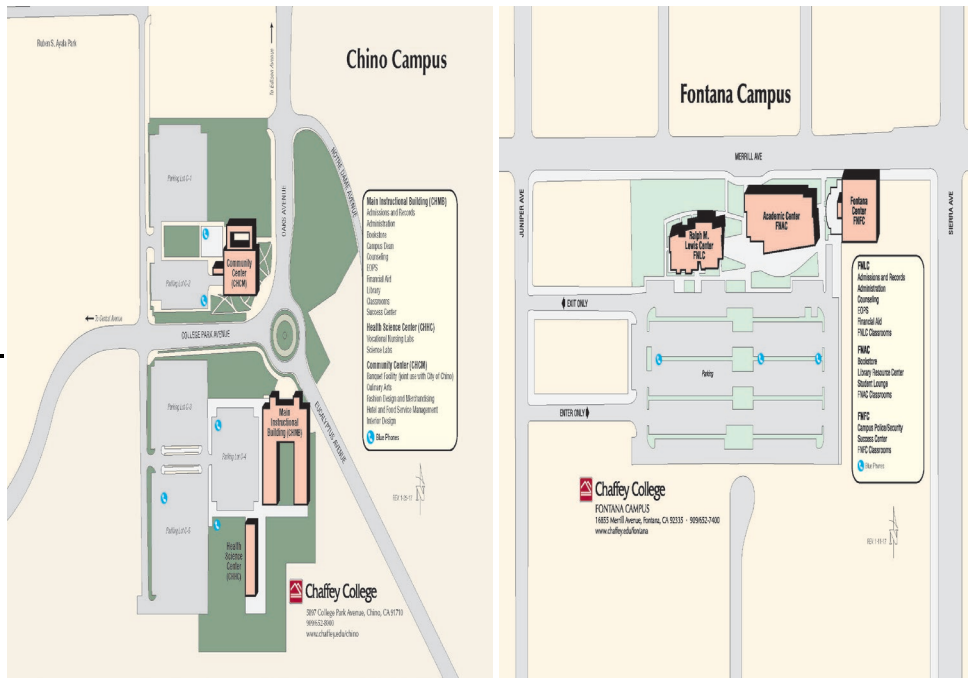

CHINO MULTIDISCIPLINARY SUCCESS CENTER
CHMB-145-147 652-8150
Start: 01/16/24 End: 05/16/24
In-Person Hours
Mon-Thu 8:00am - 4:00pm
Fri 8:00am - 4:00pm
Online Hours (Canvas)
Mon-Thu 8:00am - 7:00pm
Fri 8:00am - 4:00pm
Sat-Sun 10:00am - 3:00pm
www.chaffey.edu/studentssupport/success-centers.php

FONTANA CYBRARY
FNAC-100 652-7450
Start: 01/08/24 End: 05/31/24
In-Person Hours
Mon & Thu 8:00am - 4:00pm
Online Hours
Mon-Thu 8:00am - 8:00pm
Fri 8:00am - 4:00pm
Sat-Sun 10:00am - 3:00pm
www.chaffey.edu/library

FONTANA GPS CENTER
FNFC-121 652- 7460
Start: 01/16/24 End: 05/31/24
ConexED/Front Desk Hours
Mon-Thu 8:00am - 7:00pm
Success Guide Cranium Café/GPS Centers Online Hours
Mon-Thu 8:00am - 7:00pm
Counseling Office Hours
Mon, Thu 8:00am - 7:00pm
Tues, Wed, Fri 8:00-4:30
chaffey.edu/counseling/gps.php

FONTANA SUCCESS CENTER
FNFC-122 652-7430
Start: 01/16/24 End: 05/16/24
In-Person Hours
Mon-Thu 8:00am - 4:00pm
Fri 8:00am - 4:00pm
Online Hours (Canvas)
Mon-Thu 8:00am - 8:00pm
Fri 8:00am - 4:00pm
Sat-Sun 10:00am - 3:00pm
www.chaffey.edu/studentssupport/success-centers.php